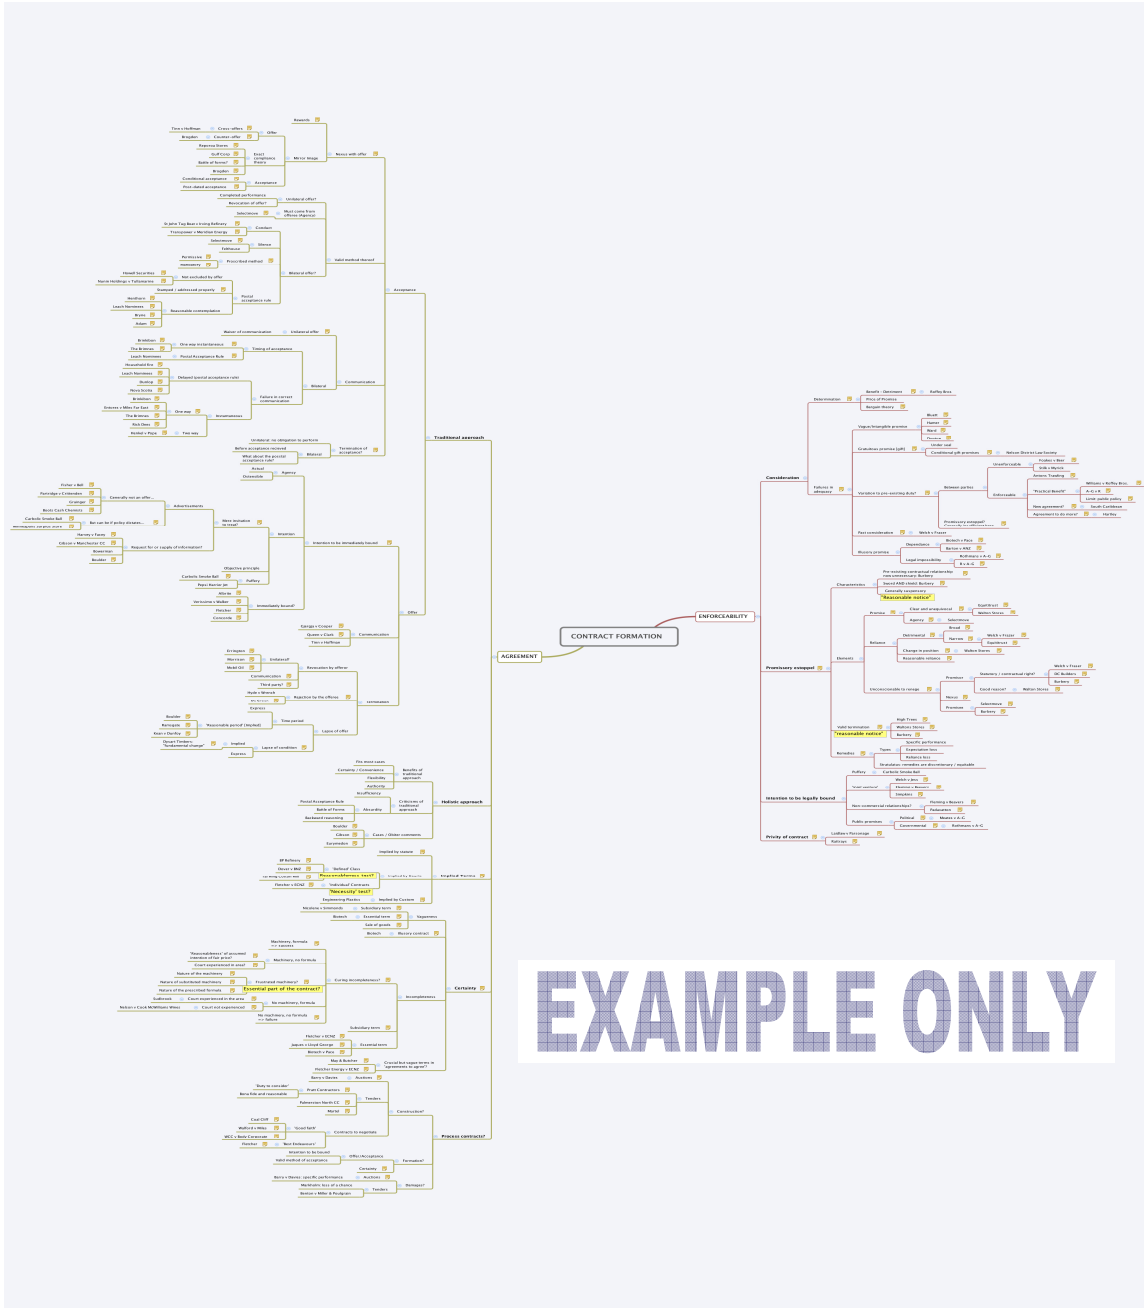

# **CRIMINAL LAW**

# CRIMINAL LAW MIND MAP

(Please note the above mind map is only an example of the format of the lawskool mind maps).

To order the complete version of the lawskool Criminal Law Mind Map please visit [www.lawschool.com.au](http://www.lawschool.com.au)